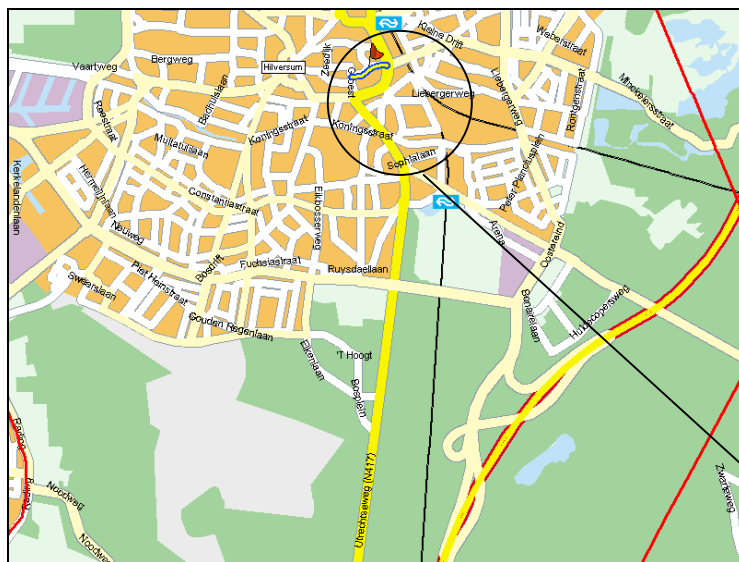

Directions to TechForce Innovations BV

From Highway **A27**, exit Hilversum.

After about 300 m. first traffic lights; go straight ahead...

Drive 600 m and go left at the third traffic lights; this is the “Soestdijkerstraatweg”; This road will continue in the “Emmastraat”.

Follow the “Emmastraat” until you reach the centre; turn right to the “Achterrom”;

After 200 m. turn right on the “Schapenkamp”.

Take the first traffic lights to the left.

You are now on the “**Prins Bernhardstraat**” where TechForce Innovations BV is located on nr. 62 after 200 m on your left.